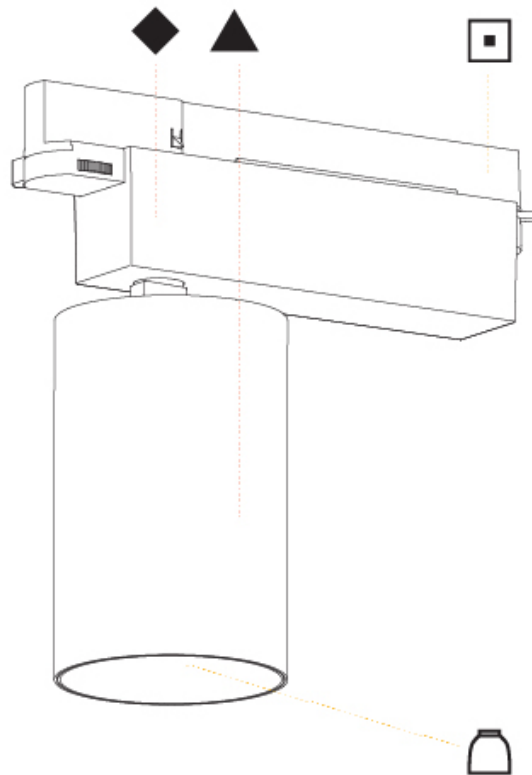

CENTRIQ 95 TRACK

A3T019-

PROJECT

TYPE

SPECIFIER

QUANTITY

DATE

A