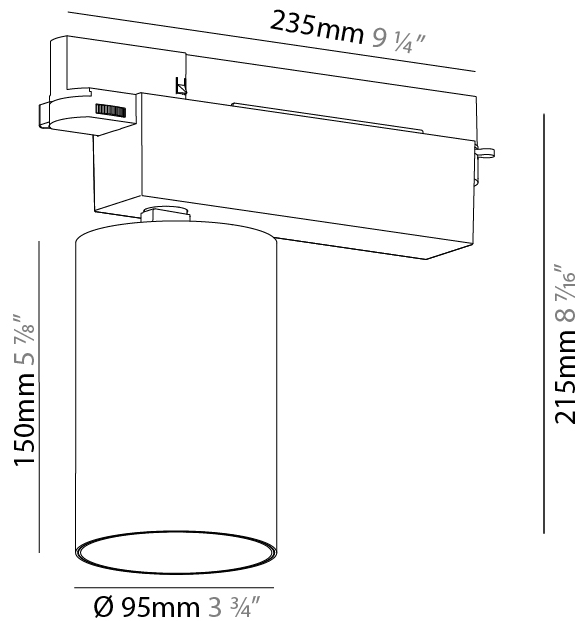

GENERAL

Series: Centriq
 Subseries: Centriq 95
 Brand: Prolicht
 Division: Architectural
 Mounting Type: Track
 Mounting Location: Ceiling
 Subcategory: Spots

PHYSICAL

Shape: Cylinder
 Diameter (mm): 95
 Diameter (in): 3 3/4
 Length (mm): 235
 Length (in): 9 1/4
 Height (mm): 150
 Height (in): 5 7/8
 Light Distribution: Adjustable / Direct
 Weight (kg): 1.495
 Weight (lbs): 3.3
 Fixture Finish: SSR / BKV / CWI / CRY / HAB / UFT / ITA / RUA / FTG / MYG / LOD / PUS / FRO / FUP / KIA / POP / BLS / SPG / MEY / GOH / GUM / CHC / COM / ABZ / JAG / OBR / MOS / ROR
 Fixture Material: Aluminum

OPTICAL

Reflector: 18 / 26 / 40
 Adjustability: Rotational 340°; Tilt 90°
 Upon Request: Special Beam Angles

RATINGS AND CERTIFICATIONS

Certified By: Certified for North American Standards
 IP rating: IP20

GENERAL

Series: Centriq
 Subseries: Centriq 95
 Brand: Prolicht
 Division: Architectural
 Mounting Type: Track
 Mounting Location: Ceiling
 Subcategory: Spots

PHYSICAL

Shape: Cylinder
 Diameter (mm): 95
 Diameter (in): 3 3/4
 Length (mm): 235
 Length (in): 9 1/4
 Height (mm): 150
 Height (in): 5 7/8
 Light Distribution: Adjustable / Direct
 Weight (kg): 1.4
 Weight (lbs): 3.08
 Fixture Finish: SSR / BKV / CWI / CRY / HAB / UFT / ITA / RUA / FTG / MYG / LOD / PUS / FRO / FUP / KIA / POP / BLS / SPG / MEY / GOH / GUM / CHC / COM / ABZ / JAG / OBR / MOS / ROR
 Fixture Material: Aluminum